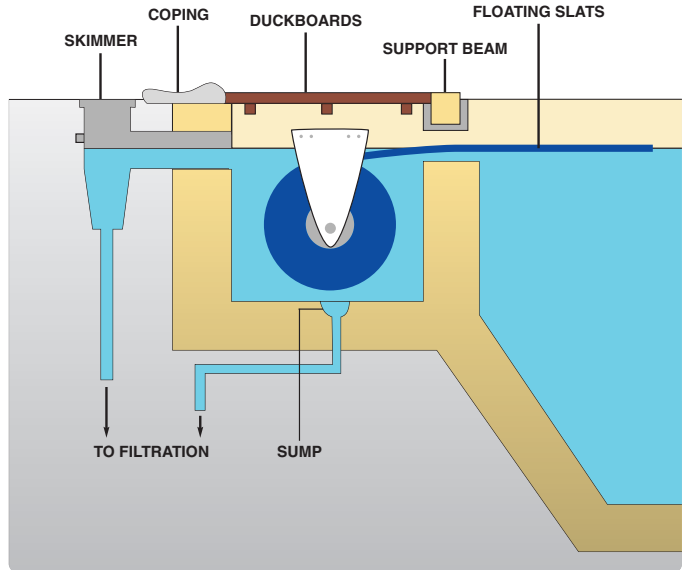

Beams over 5m (alu) and 6m (steel) require a support bracket installed (included in price).

Pricing for standard sizes: Choose pool size and slat option, add beam and duckboards as required.

Prices include VAT and are for approximate guidance
Please phone 0208-979-1667 for a detailed quote

Pit Type Venetian™ Covers

- Aluminium axle
- Low voltage motor
- Requires no cement-bedded through-wall fittings (no risk of leaks)

PIT TYPE VENETIAN MECHANISM (WITH SUPPORT BRACKET)

PIT TYPE VENETIAN LAYOUT

Pit Type Venetian™ Cover

Mechanism Width	Mechanism	Standard Slats (m ²)	Coloured Slats (m ²)	Solar Slats (m ²)	White Beam (125mm)	Coloured Beam (125mm)	White Beam (95mm)	Coloured Beam (95mm)	White PVC Duckboards	Sand PVC Duckboards	Hardwood Duckboards	Smooth Hardwood Duckboards
Up to 3m	6107.00	48.00	55.00	99.00	541.00	622.00	661.00	760.00	666.00	768.00	1086.00	1446.00
Up to 3.5m	6173.00	48.00	55.00	99.00	541.00	622.00	661.00	760.00	777.00	896.00	1267.00	1687.00
Up to 4m	6239.00	48.00	55.00	99.00	649.00	746.00	769.00	884.00	888.00	1024.00	1448.00	1928.00
Up to 4.5m	6305.00	48.00	55.00	99.00	649.00	746.00	769.00	884.00	999.00	1152.00	1629.00	2169.00
Up to 5m	6365.00	48.00	55.00	99.00	769.00	884.00	889.00	1022.00	1110.00	1280.00	1810.00	2410.00
Up to 5.5m	6623.00	48.00	55.00	99.00	769.00	884.00	889.00	1022.00	1221.00	1408.00	1991.00	2651.00
Up to 6m	6881.00	48.00	55.00	99.00	1357.00	1561.00	1021.00	1174.00	1332.00	1536.00	2172.00	2892.00
Up to 7m	7770.00	48.00	55.00	99.00	1621.00	1864.00	1741.00	2003.00	1554.00	1792.00	2534.00	3374.00

Pricing for non-standard sizes: choose mechanism width, work out area in m² of pool surface and multiply by preferred slat type. Add beam and duckboards as required.

Separating Partition

- Can be installed when there is no pre-built pit
- Available between 900mm and 1860mm deep