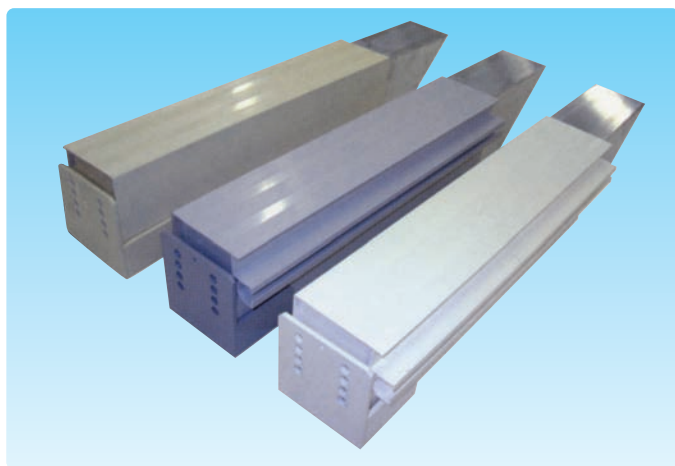

Venetian™ Slatted Covers

Pit Type Venetian™ Covers

- Hidden from view
- Three beam colours (white as standard, grey and sand upgrade)
- Beams in two sizes:
125mm deep (aluminium beam with sealed PVC sleeve)
95mm deep (steel beam with sealed PVC sleeve).
- Key switch operation
- Submerged automatic cover system
- No need for a dry motor pit
- Reliable and quick to install
- Duckboards available in white PVC, sand PVC, hardwood or smooth hardwood

SMOOTH HARDWOOD DUCKBOARD (COVERING BEAM)

BEAM COLOUR OPTIONS

WHITE PVC DUCKBOARD

SAND PVC DUCKBOARD

HARDWOOD DUCKBOARD

Pit Type Venetian™ Cover Complete Systems

Pool Size	White Slats	Coloured Slats	Solar Slats	White Beam (125mm)	Coloured Beam (125mm)	White Beam (95mm)	Coloured Beam (95mm)	White PVC Duckboards	Sand PVC Duckboards	Hardwood Duckboards	Smooth Hardwood Duckboards
10' x 20'	7085.00	7218.00	8054.00	649.00	746.00	769.00	884.00	777.00	896.00	1267.00	1687.00
12' x 24'	7535.00	7724.00	8912.00	649.00	746.00	769.00	884.00	888.00	1024.00	1448.00	1928.00
14' x 28'	8081.00	8340.00	9968.00	769.00	884.00	889.00	1022.00	999.00	1152.00	1629.00	2169.00
15' x 30'	8381.00	8675.00	10523.00	769.00	884.00	889.00	1022.00	1110.00	1280.00	1810.00	2410.00
16' x 32'	8669.00	9005.00	11117.00	769.00	884.00	889.00	1022.00	1110.00	1280.00	1810.00	2410.00
18' x 36'	9551.00	9978.00	12662.00	1357.00	1561.00	1021.00	1174.00	1221.00	1408.00	1991.00	2651.00
20' x 40'	11370.00	11895.00	15195.00	1621.00	1864.00	1741.00	2003.00	1443.00	1664.00	2353.00	3133.00
5' Roman End	450.00	480.00	680.00								