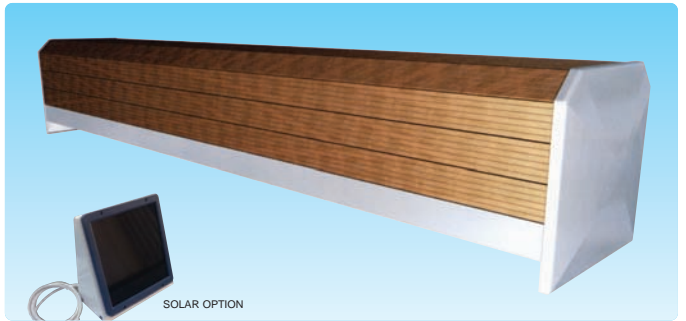

SOLAR OPTION

- Ideal for new-build or retro-fit
- Above ground installation with automatic controls

- White PVC or hardwood
- Solar option available

Deluxe Enclosed Venetian™ (Complete Systems)

Pool Size	PVC Enclosure			PVC Enclosure (Solar Powered)			Hardwood Enclosure			Hardwood Enclosure (Solar Powered)		
	White Slats	Coloured Slats	Solar Slats	White Slats	Coloured Slats	Solar Slats	White Slats	Coloured Slats	Solar Slats	White Slats	Coloured Slats	Solar Slats
10' x 20'	7635.00	7768.00	8804.00	8561.00	8694.00	9730.00	8312.00	8445.00	9481.00	9239.00	9372.00	10408.00
12' x 24'	8048.00	8237.00	9625.00	8975.00	9164.00	10552.00	9094.00	9283.00	10671.00	10021.00	10210.00	11598.00
14' x 28'	8992.00	9251.00	11079.00	9918.00	10177.00	12005.00	10204.00	10463.00	12291.00	11130.00	11389.00	13217.00
15' x 30'	9333.00	9627.00	11675.00	10259.00	10553.00	12601.00	10687.00	10981.00	13029.00	11614.00	11908.00	13956.00
16' x 32'	9621.00	9957.00	12269.00	10547.00	10883.00	13195.00	10975.00	11311.00	13623.00	11902.00	12238.00	14550.00
18' x 36'	11647.00	12074.00	14958.00	12573.00	13000.00	15884.00	13203.00	13630.00	16514.00	14130.00	14557.00	17441.00
5' Roman End	450.00	480.00	680.00	450.00	480.00	680.00	450.00	480.00	680.00	450.00	480.00	680.00

Pricing for standard sizes: Choose pool size, select bench type and slat option to calculate required price.

Deluxe Enclosed Venetian™ Cover

Mechanism Width (up to)	PVC Enclosure	PVC Enclosure (Solar Power)	Hardwood Enclosure	Hardwood Enclosure (Solar Power)	White Slats (m²)	Coloured Slats (m²)	Solar Slats (m²)
3m	6390.00	7317.00	7044.00	7970.00	48.00	55.00	99.00
3.5m	6723.00	7649.00	7400.00	8327.00	48.00	55.00	99.00
4m	6752.00	7679.00	7798.00	8725.00	48.00	55.00	99.00
4.5m	7216.00	8142.00	8428.00	9354.00	48.00	55.00	99.00
5m	7317.00	8243.00	8671.00	9598.00	48.00	55.00	99.00
5.5m	8719.00	9645.00	10275.00	11202.00	48.00	55.00	99.00
5' Roman End					450.00	480.00	680.00

Pricing for non-standard sizes: choose mechanism width, select bench type, work out area in m² of pool surface and multiply by preferred slat type.

Note: If the pool is larger than 5.5m x 12m (inclusive of any bays) or is shaped, please contact us for a quotation.