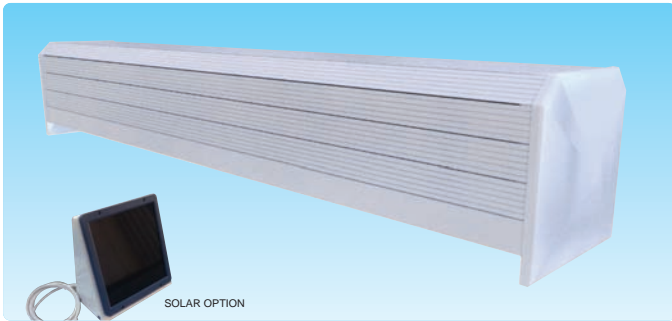

Deluxe Enclosed Venetian™ Cover

INSTALL

SPECIAL
ORDER

KG

SOLAR OPTION