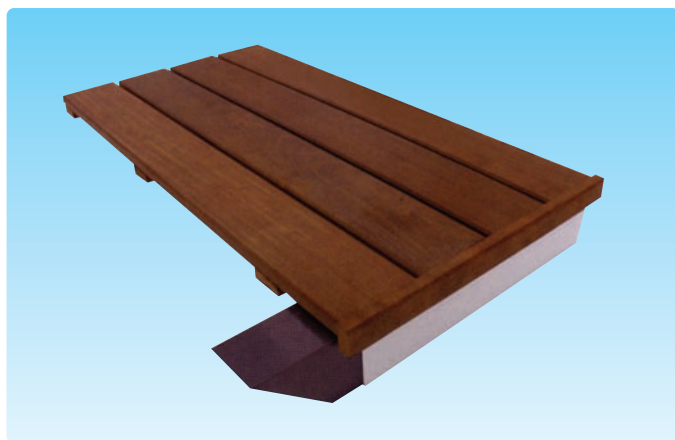

Venetian™ Slatted Covers

Pit Type Venetian™ Covers

- Hidden from view
- Three beam colours (white as standard, grey and sand upgrade)
- Beams in two sizes:
125mm deep (aluminium beam with sealed PVC sleeve)
95mm deep (steel beam with sealed PVC sleeve).
- Key switch operation
- Submerged automatic cover system
- No need for a dry motor pit
- Reliable and quick to install
- Duckboards available in white PVC, sand PVC, hardwood or smooth hardwood

SMOOTH HARDWOOD DUCKBOARD (COVERING BEAM)

BEAM COLOUR OPTIONS

WHITE PVC DUCKBOARD

SAND PVC DUCKBOARD

HARDWOOD DUCKBOARD

Pit Type Venetian™ Cover Complete Systems

Pool Size	White Slats	Coloured Slats	Solar Slats	White Beam (125mm)	Coloured Beam (125mm)	White Beam (95mm)	Coloured Beam (95mm)	White PVC Duckboards	Sand PVC Duckboards	Hardwood Duckboards	Smooth Hardwood Duckboards
10' x 20'	7085.00	7218.00	8054.00	649.00	746.00	769.00	884.00	777.00	896.00	1267.00	1687.00
12' x 24'	7535.00	7724.00	8912.00	649.00	746.00	769.00	884.00	888.00	1024.00	1448.00	1928.00
14' x 28'	8081.00	8340.00	9968.00	769.00	884.00	889.00	1022.00	999.00	1152.00	1629.00	2169.00
15' x 30'	8381.00	8675.00	10523.00	769.00	884.00	889.00	1022.00	1110.00	1280.00	1810.00	2410.00
16' x 32'	8669.00	9005.00	11117.00	769.00	884.00	889.00	1022.00	1110.00	1280.00	1810.00	2410.00
18' x 36'	9551.00	9978.00	12662.00	1357.00	1561.00	1021.00	1174.00	1221.00	1408.00	1991.00	2651.00
20' x 40'	11370.00	11895.00	15195.00	1621.00	1864.00	1741.00	2003.00	1443.00	1664.00	2353.00	3133.00
5' Roman End	450.00	480.00	680.00								