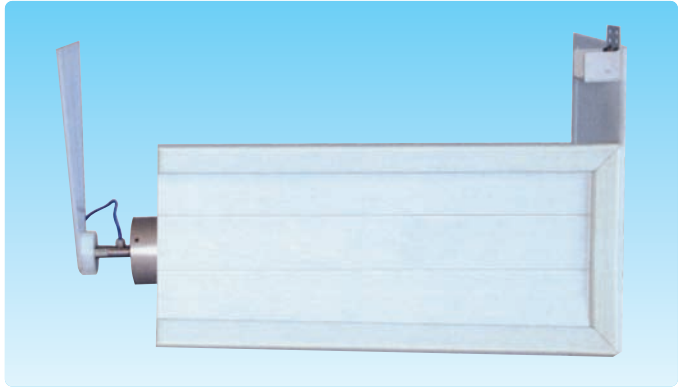

Separating Partition

- Can be installed when there is no pre-built pit
- Available between 900mm and 1860mm deep

Note: For safety reasons it is recommended the distance between bottom of beam and top of the partition should not exceed 150mm, and distance from bottom of partition to pool floor should not exceed 100mm.

Please call for prices and further details.