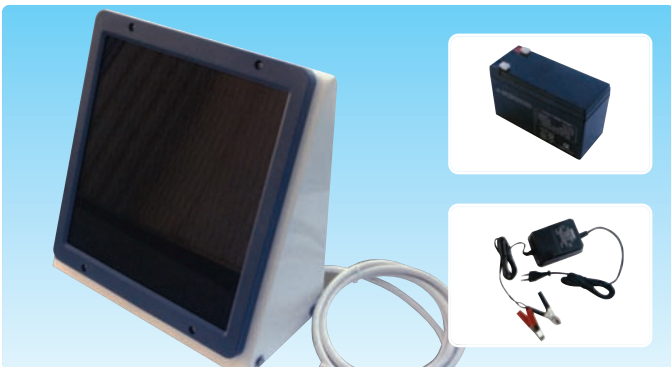

Eco Venetian™

Manual

- Built in gear reduction unit
- Manual operation via a crank handle

Motorised

- 230v to 12v transformer
- 12v motor

Solar/battery Motorised

- Re-chargeable battery
- Solar panel and battery charger supplied
- Environmentally friendly