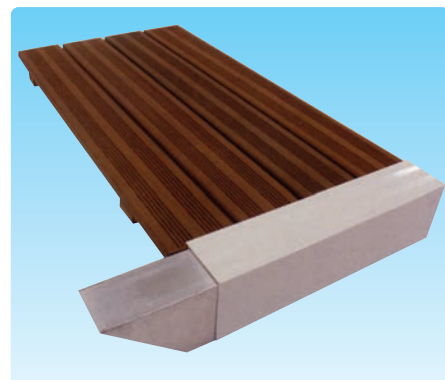

Venetian™ Slatted Covers

Pit Type Venetian™ Covers

- Hidden from view
- Three beam colours (white as standard, grey and sand upgrade)
- Beams in two sizes:
125mm deep (aluminium beam with sealed PVC sleeve)
95mm deep (steel beam with sealed PVC sleeve).
- Key switch operation
- Submerged automatic cover system
- No need for a dry motor pit
- Reliable and quick to install
- Duckboards available in white PVC, sand PVC, hardwood or smooth hardwood

SMOOTH HARDWOOD DUCKBOARD (COVERING BEAM)

BEAM COLOUR OPTIONS

WHITE PVC DUCKBOARD

SAND PVC DUCKBOARD

HARDWOOD DUCKBOARD

Pit Type Venetian™ Cover Complete Systems

Pool Size	White Slats	Coloured Slats	Solar Slats	White Beam (125mm)	Coloured Beam (125mm)	White Beam (95mm)	Coloured Beam (95mm)	White PVC Duckboards	Sand PVC Duckboards	Hardwood Duckboards	Smooth Hardwood Duckboards
10' x 20'	7085.00	7218.00	8054.00	649.00	746.00	769.00	884.00	777.00	896.00	1267.00	1687.00
12' x 24'	7535.00	7724.00	8912.00	649.00	746.00	769.00	884.00	888.00	1024.00	1448.00	1928.00
14' x 28'	8081.00	8340.00	9968.00	769.00	884.00	889.00	1022.00	999.00	1152.00	1629.00	2169.00
15' x 30'	8381.00	8675.00	10523.00	769.00	884.00	889.00	1022.00	1110.00	1280.00	1810.00	2410.00
16' x 32'	8669.00	9005.00	11117.00	769.00	884.00	889.00	1022.00	1110.00	1280.00	1810.00	2410.00
18' x 36'	9551.00	9978.00	12662.00	1357.00	1561.00	1021.00	1174.00	1221.00	1408.00	1991.00	2651.00
20' x 40'	11370.00	11895.00	15195.00	1621.00	1864.00	1741.00	2003.00	1443.00	1664.00	2353.00	3133.00
5' Roman End	450.00	480.00	680.00								