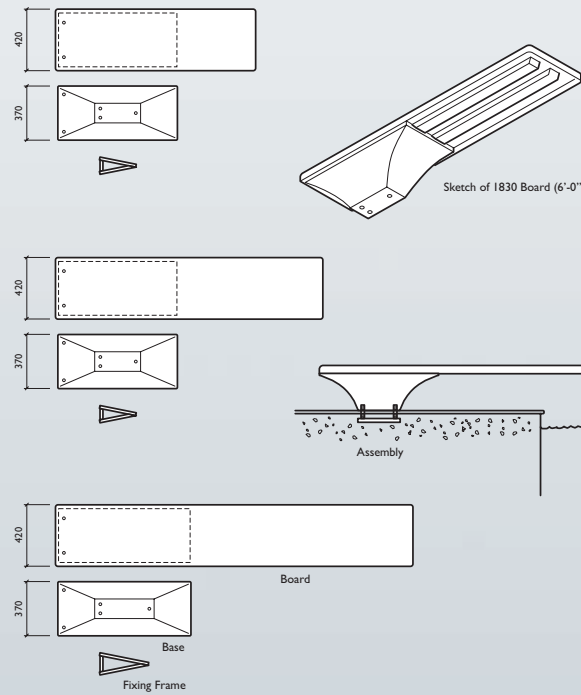

www.agbudget.co.uk Luxury Swimming Pool Kits & Equipment at Budget Prices

Diving Boards - do not dive unless "cage of safety" is adequate

Typical Diving Board Installation – 8' Diving Board shown

ER AGUA ACQUA L'CEAU AQUA WASSER AGUA AGUA WASSER AGUA ACQUA WASSER AGUA ACQUA WASSER AGUA ACQUA