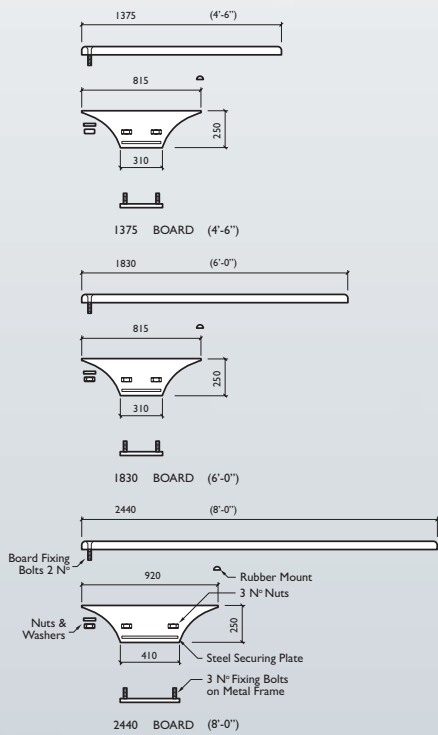

www.agbudget.co.uk Luxury Swimming Pool Kits & Equipment at Budget Prices

Diving Boards - do not dive unless "cage of safety" is adequate

Typical Diving Board Installation – 8' Diving Board shown

ER AGUA ACQUA L'CEAU AQUA WASSER AGUA AGUA WASSER AGUA ACQUA WASSER AGUA ACQUA WASSER AGUA ACQUA